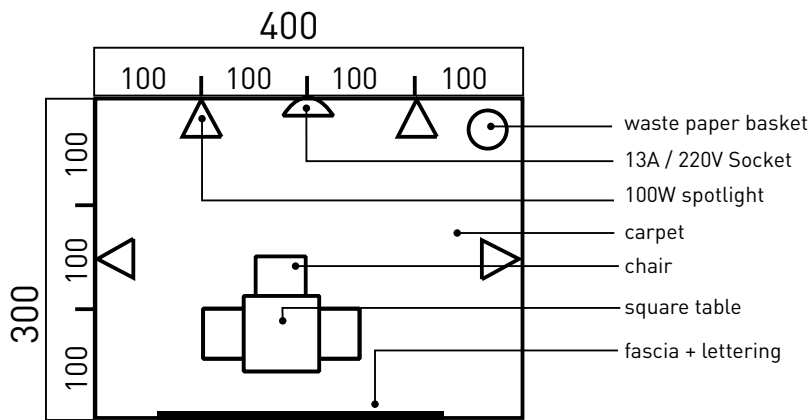

"Modular" / international standard

Max. stand height 3.50m	12m ²	18m ²	24m ²	30m ²
Carpet grey	√	√	√	√
Wall panels, light grey, 2,50m ht	√	√	√	√
Design element above wall, 0,50m ht	√	√	√	√
Complimentary furniture:				
Square table 70x70	1	2	2	3
Plastic chairs	4	8	8	12
Waste paper basket	1	2	2	3
100W spotlight	4	6	8	10
13A / 220V 1kW socket	1	1	1	1
Fascia (white), 180x30 lettering & booth no. (black)	√	√	√	√